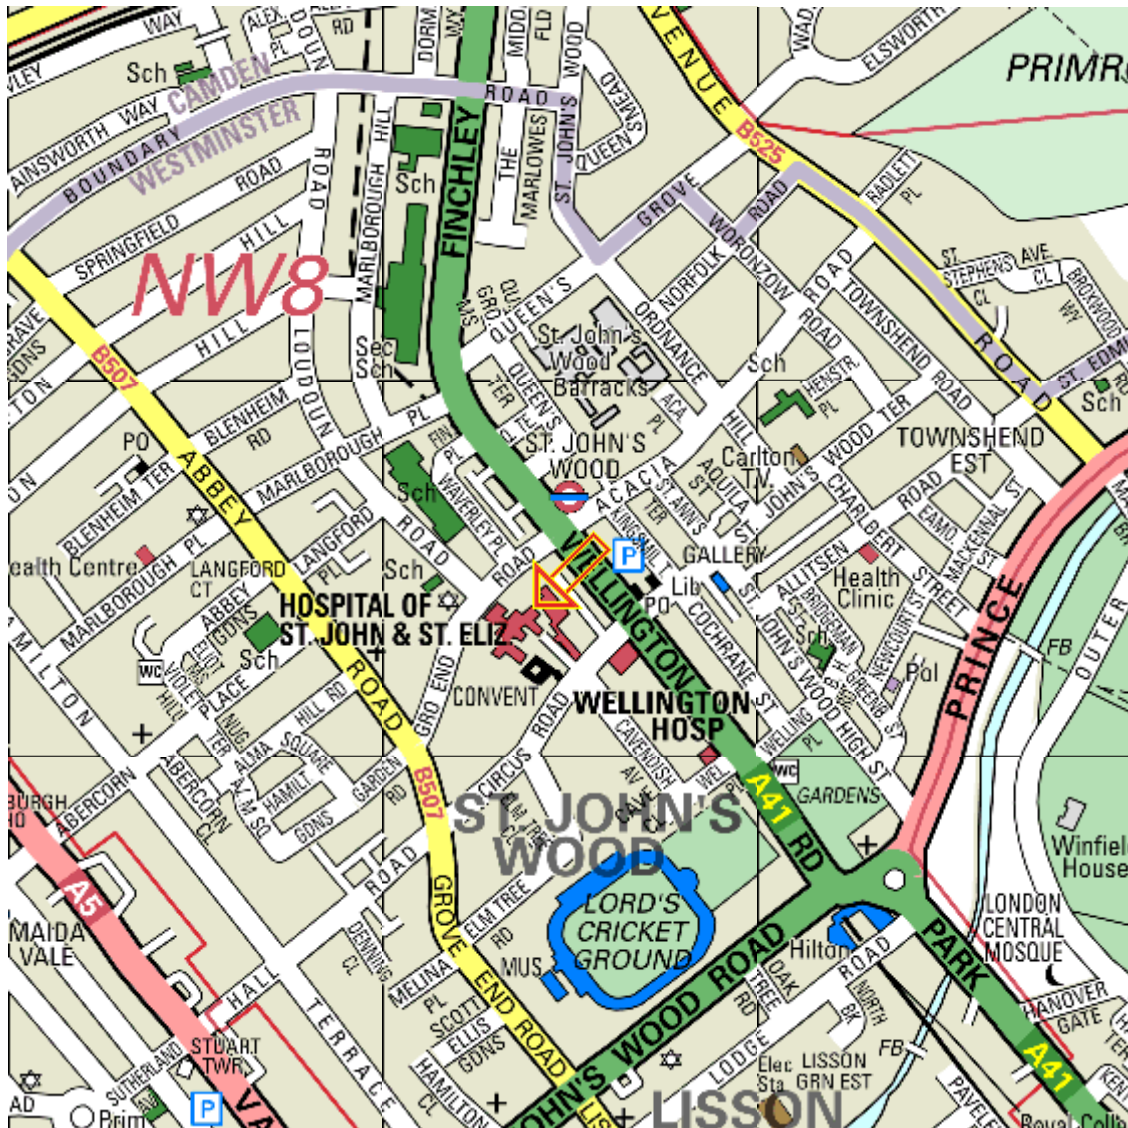

The Hospital of St.John & St.Elizabeth

60 Grove End Road, London, NW8 9NH

Telephone: 020 7806 4000

e-mail: info@hje.org.uk

www.hje.org.uk

The Main Entrance to the Hospital is at 60 Grove End Road

PUBLIC TRANSPORT

- We are just three minutes walk from **St.John's Wood Underground Station (Jubilee Line)**.
- Bus numbers **13, 46, 82** and **113** pass along Wellington Road. The nearest stop is just before St.John's Wood Underground Station.
- Bus numbers **46** and **187** go along Circus Road. The bus stop is close to the Hospital's Circus Road entrance.
- Bus numbers **139** and **189** go along Abbey Road. The nearest stop is at the point that Grove End Road becomes Abbey Road.

CAR PARKING

- **Please Note: There are no car-parking facilities at the Hospital.**
- There is a **Public Car Park** in Kingsmill Terrace (just off Acacia Road) and limited metered parking in the surrounding streets.